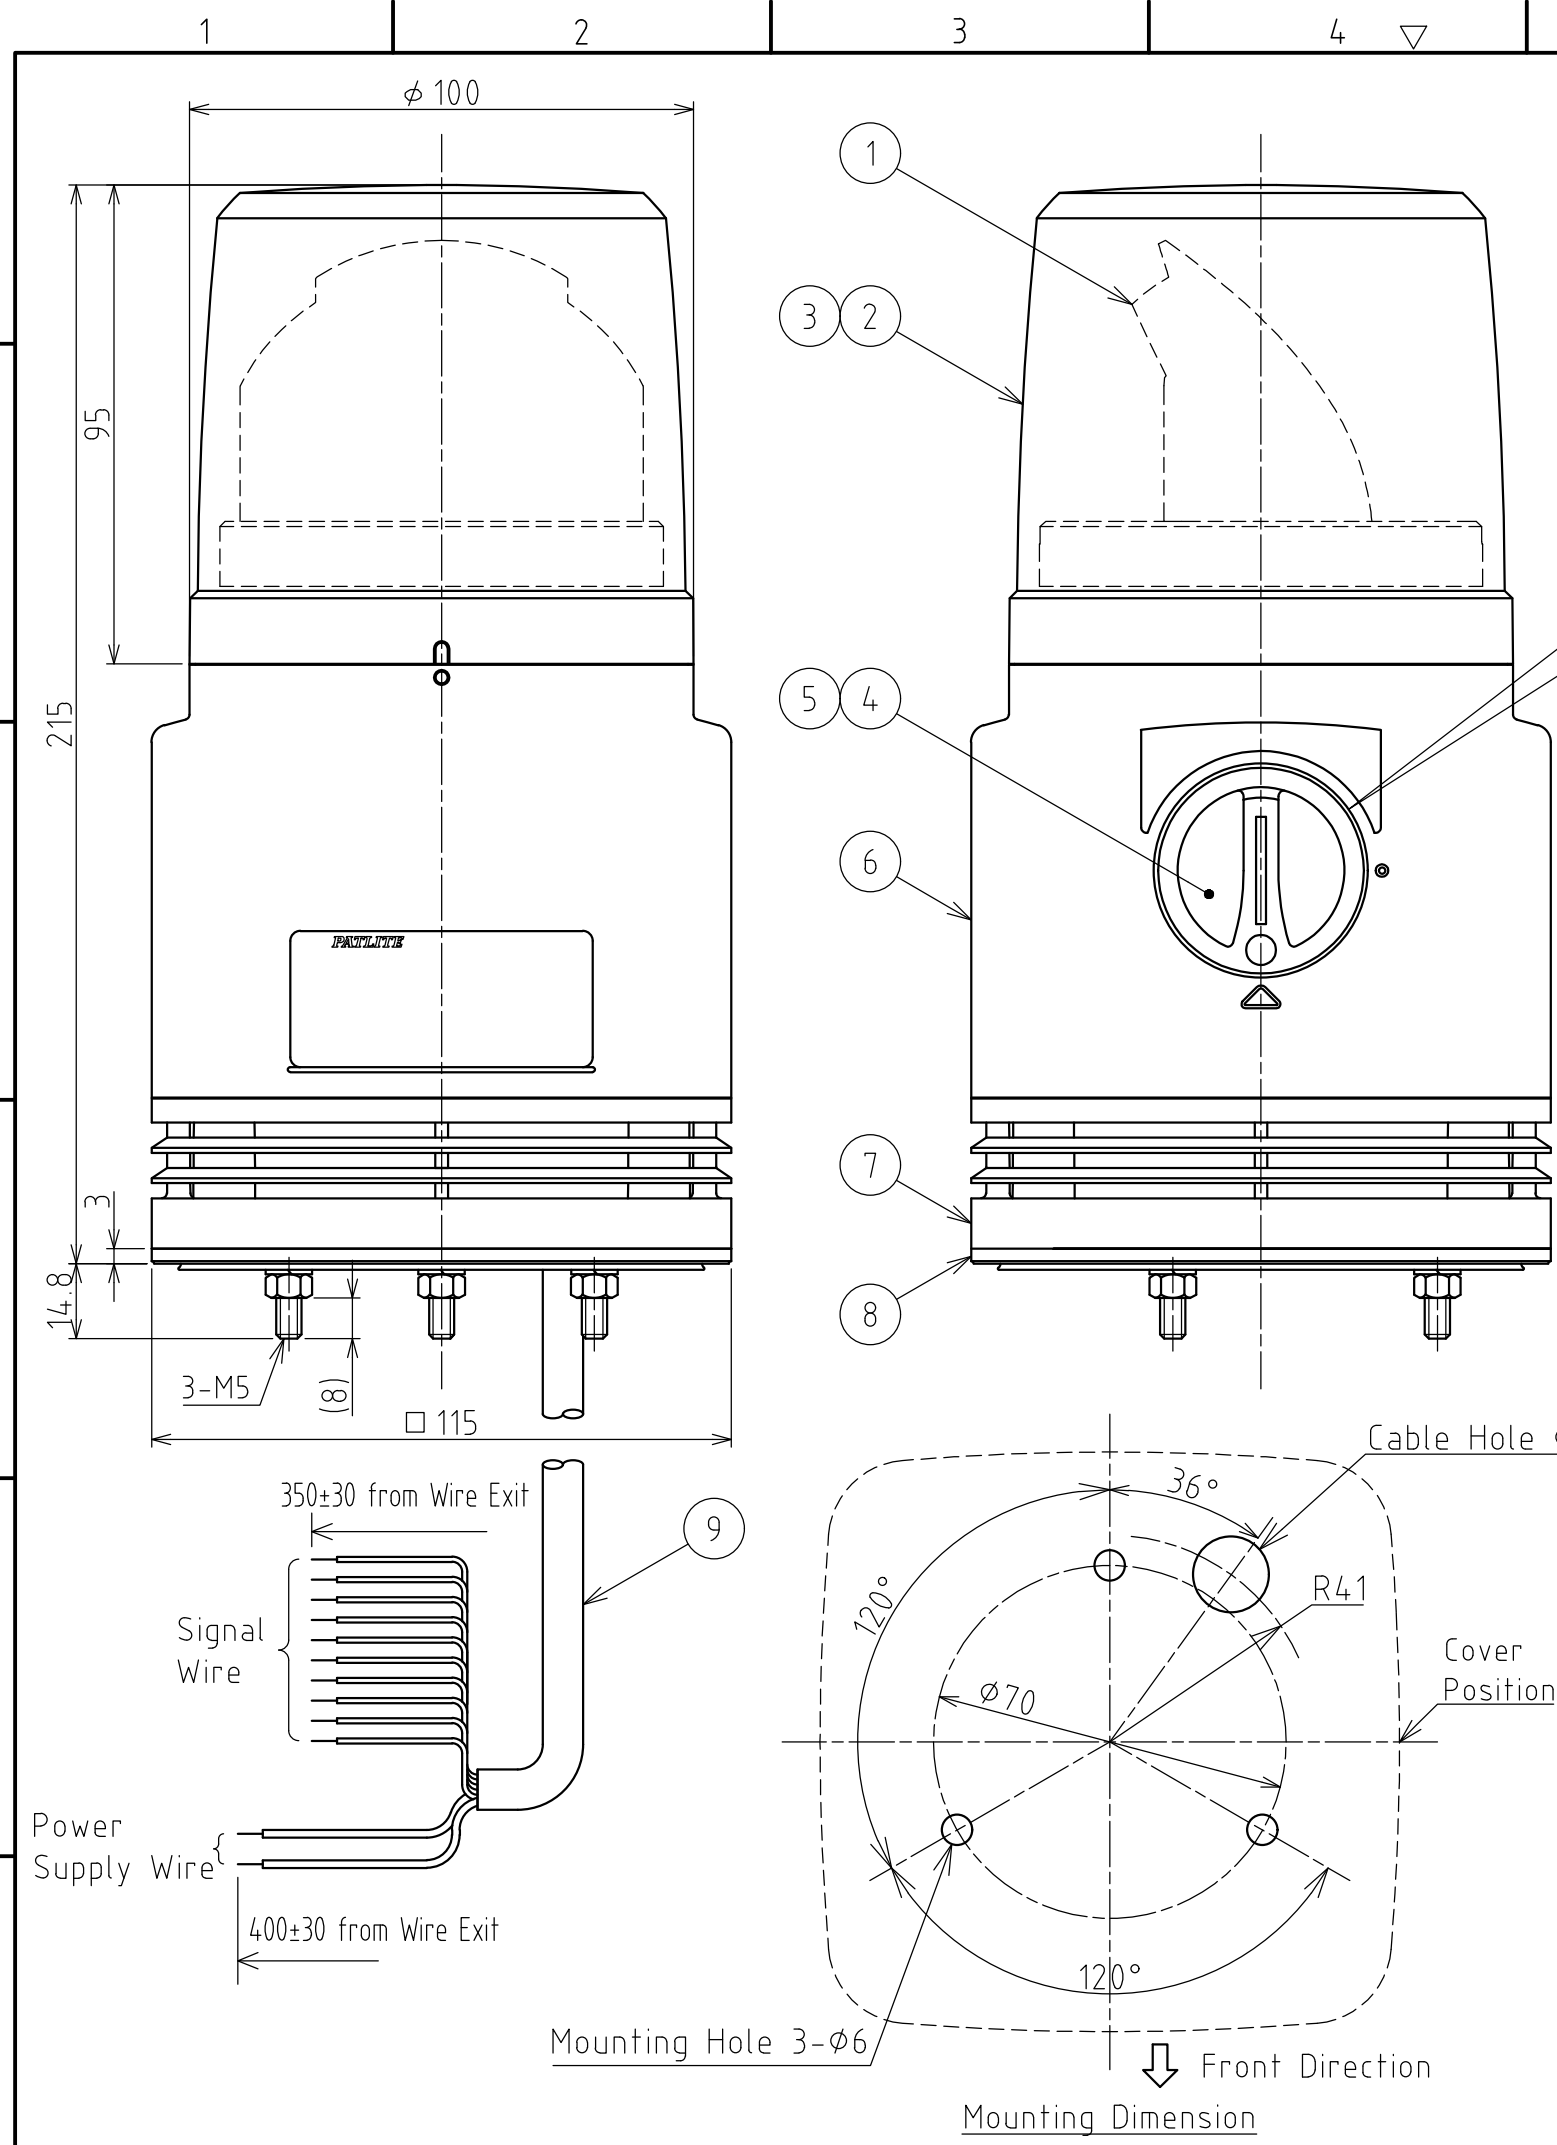

指定公差 General tolerance		角度公差 ±[°] Angular tolerance ±[°]		寸法公差 ±[mm] Dimensional tolerance ±[mm]					図番 Drawing No. RFT-24A-W18		ページ Page 4/4	
短辺長さ Length of short side	10	50	100	6	30	120	300	1000	改訂 Rev.	年月日 Date	改訂履歴 Revisions	
精 f	1	0.5	0.3	0.1	中 m	0.1	0.3	0.5	0.7	1		
粗 v	3	1.5	1	0.5	粗 c	0.3	0.5	1	1.2	2		

Chart 1

	Diameter	Power Supply Wire	Signal Wire
RFT-24	φ 8.0	AWG18	AWG22
RFT-100/220	φ 9.0	VSF 0.75mm²