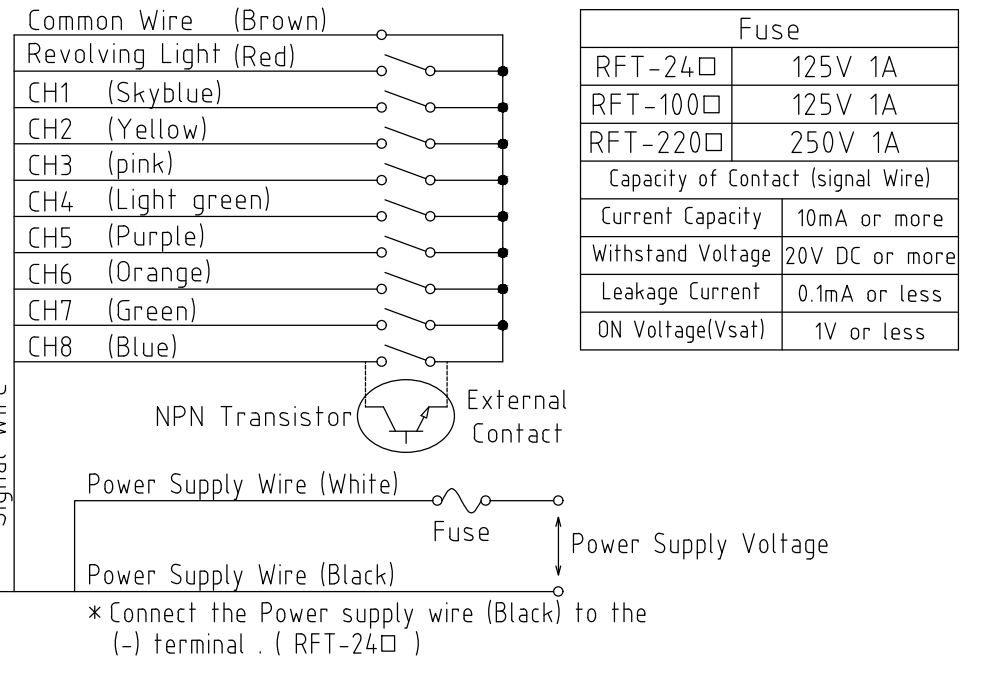

Chart 1

	Diameter	Power Supply Wire	Signal Wire
RFT-24	φ 8.0	AWG18	AWG22
RFT-100/220	φ 9.0	VSF 0.75mm <sup>2</sup>	

9	Cable cable	1	Refer to chart 1
8	Mount rubber	1	EPDM (Accessory)
7	Base	1	ABS Color:Light gray
6	Case	1	ABS Color:Light gray
5	O-ring	1	VMQ (For Cover)
4	Cover	1	ABS Color:Light gray
3	O-ring	1	NBR (For Dome)
2	Dome	1	PC Color:Red/Yellow/Green/Blue
1	Revolving light unit	1	Color:Red/Yellow/Green/Blue
番号 No.	部品名 Part Name	数量 Qty.	記事 Remarks