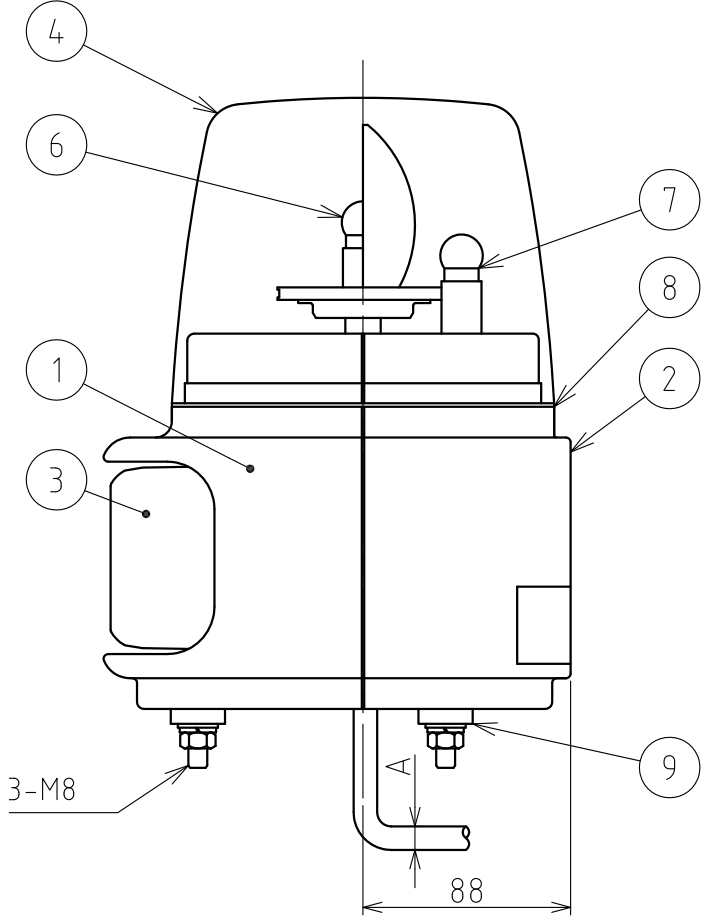

\*Factory default setting(groupA)

RT-24A-W18G-2.3

**PATLITE Corporation**

Selection Switch Function Chart

1	Select the Sound Groups of "A" to "H"
2	
3	
4	Test Play

Front Direction Installation Dimensions

Size of Part A