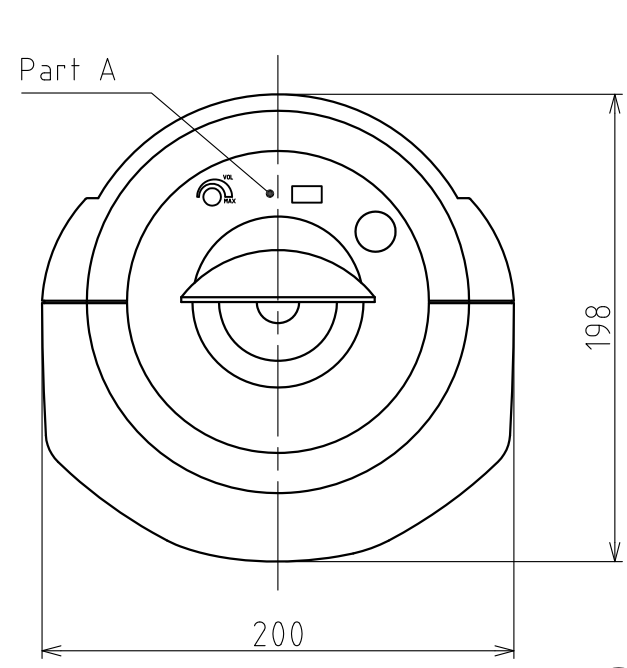

\*Factory default setting(groupA)

RT-24A-W18G-2.3

**PATLITE Corporation**

Selection Switch Function Chart

1	Select the Sound Groups of "A" to "H"
2	
3	
4	Test Play

Front Direction Installation Dimensions

Size of Part A