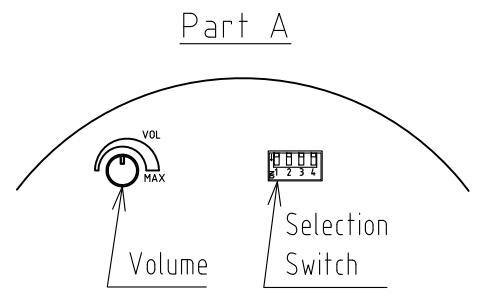

Selection Switch Function Chart

1	Select the Sound Groups of "A" to "H"
2	
3	
4	Test Play