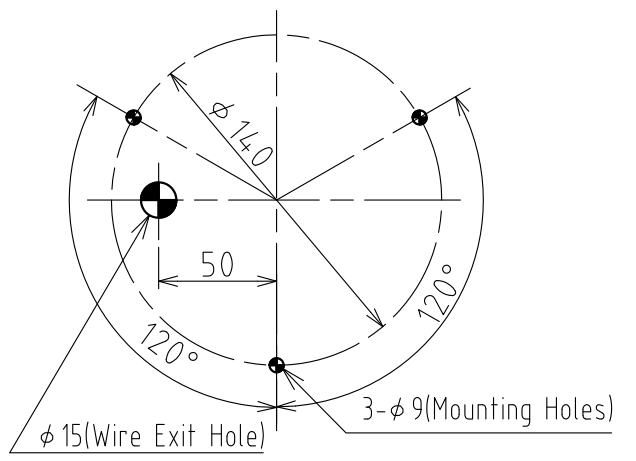

\*Factory default setting(groupA)

RT-24A-W18G-2.3

**PATLITE Corporation**

Selection Switch Function Chart

1	Select the Sound Groups of "A" to "H"
2	
3	
4	Test Play

Front Direction Installation Dimensions

Size of Part A