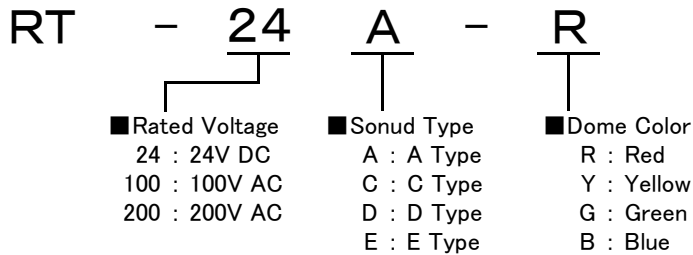

Model Number Configuration

RT-24A-W18G-1.3

PATLITE Corporation