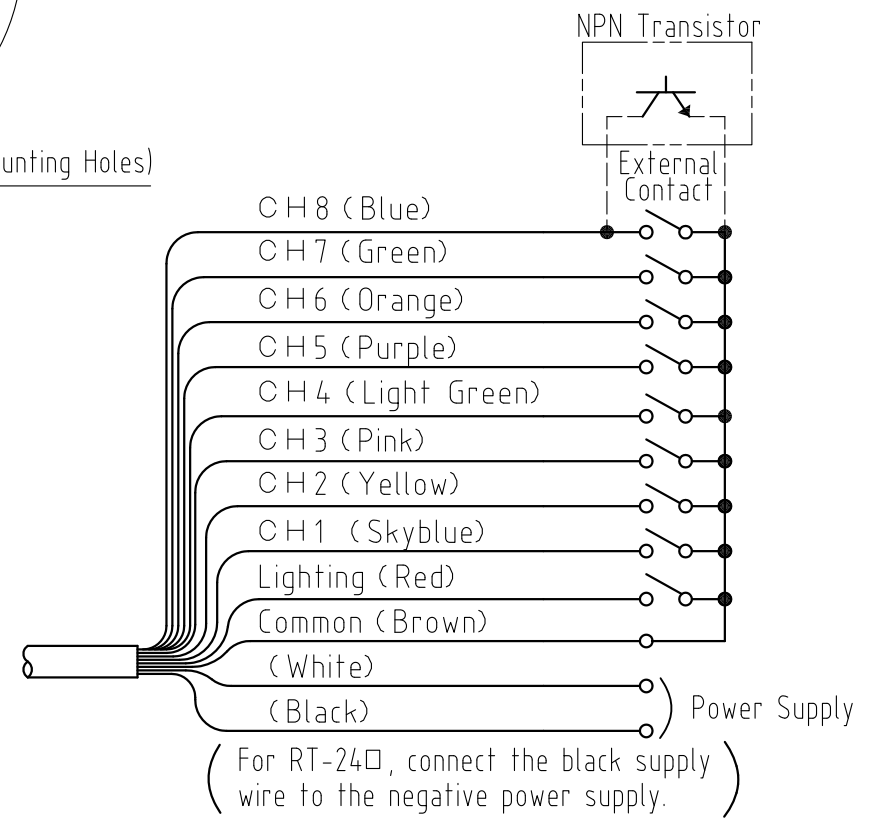

Wiring Example

9	Cushion Rubbers		3	EPDM (Black)	
8	Gasket		1	EPDM (Black)	
7	Spare Bulb		1	G18/BA15S	
6	Bulb		1	G18/BA15S	
5	Reflector		1	PC	
4	Dome		1	AS	
3	Horn		1	ABS (Light Gray)	
2	Body B		1	ABS (Light Gray)	
1	Body A		1	ABS (Light Gray)	
番号 No.	部品名 Part Name	品目コード Part No.	数量 Qty.	材料 & 寸法 & 処理 Material & Size & Finish	記事 Remarks

外観図面
Outer Dimension Drawing
株式会社 パトライト
PATLITE Corporation
RT-24A-W18G-3_3