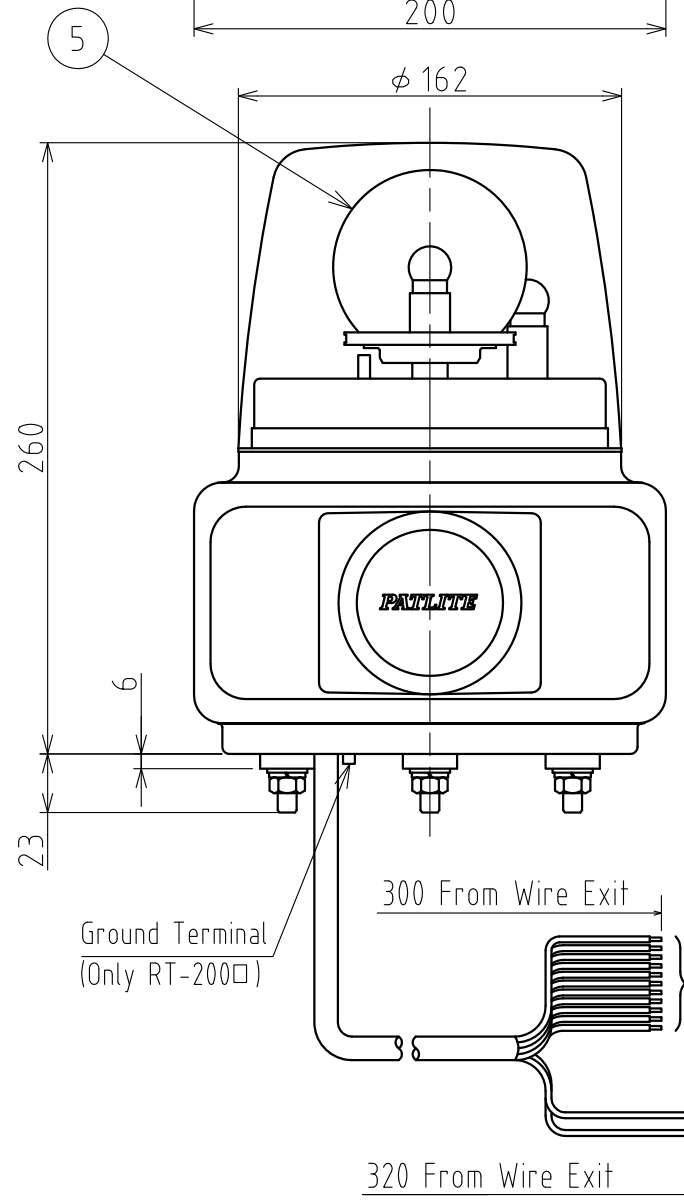

\*Factory default setting(groupA)

RT-24A-W18G-2.3

**PATLITE Corporation**

Selection Switch Function Chart

1	Select the Sound Groups of "A" to "H"
2	
3	
4	Test Play

Front Direction Installation Dimensions

Size of Part A

RT-24□	φ 9
RT-100□, 200□	φ 11

□ : A, C, D, E

Wiring Example

9	Cushion Rubbers		3	EPDM (Black)	
8	Gasket		1	EPDM (Black)	
7	Spare Bulb		1	G18/BA15S	
6	Bulb		1	G18/BA15S	
5	Reflector		1	PC	
4	Dome		1	AS	
3	Horn		1	ABS (Light Gray)	
2	Body B		1	ABS (Light Gray)	
1	Body A		1	ABS (Light Gray)	
番号 No.	部品名 Part Name	品目コード Part No.	数量 Qty.	材料 & 寸法 & 処理 Material & Size & Finish	記事 Remarks