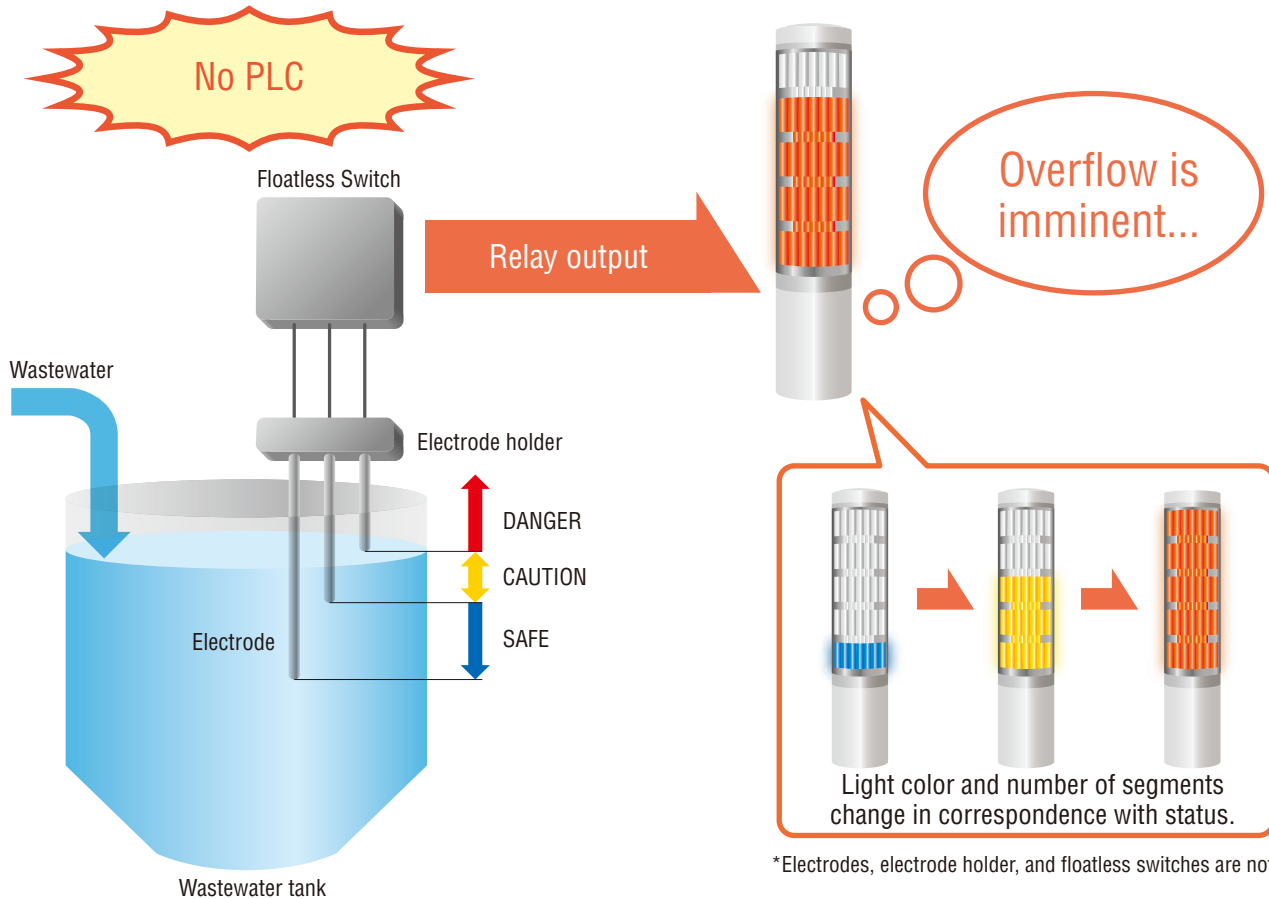

Visualize Amount of Liquid in the Tank!

Visualize tank status with minimal configuration

Product Configuration

1. With minimal equipment configuration, the LA6 clearly displays the fluid levels. No need to utilize complicated PLC controls.
2. Tower-type display for clear visibility even from a distance.
3. The signal tower can be set up for both water supply and drainage. Easy set up from a computer.