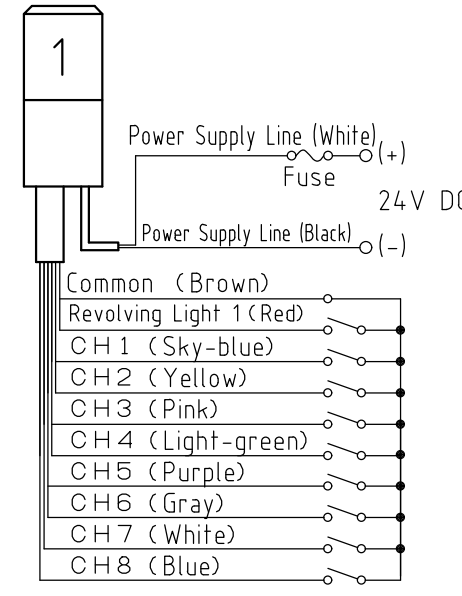

改訂 Rev.		年月日 Date	改訂履歴 Revisions
------------	--	-------------	-------------------

Bottom View

View A

KJT-102A/C/D/E

KJT-202A/C/D/E

KJT-302A/C/D/E

Fuse
250V 5A

Capacity of Contact	
Current Capacity	10mA or more
Withstand Voltage	27VDC or more
Leakage Current	0.1mA or less
On Voltage (Vsat)	1V or less

Wiring example

11	Screw	4	M6X35,MFZn-C		
10	Revolving Light & Signal Line	1	UL1007 AWG22		
9	Power Supply Wire	1	VCT 0.75mm ² x2C		
8	Spare Bulb	1	12V5W G18/BA15S		
7	Bulb	1~3	12V5W G18/BA15S		
6	Case	1	ABS		
5	Reflector	1~3	PC / Aluminum Vacuum Evaporation		
4	Lens	1~3	Acrylic Resin	Red, Yellow, Green, Blue	
3	Rubber Washer	1	NBR		
2	Cover Screw	1	M5X12,MBNi		
1	Head Cover	1	ABS	Light Gray	
番号 No.	部品名 Part Name	品目コード Part No.	数量 Qty.	材料 & 寸法 & 処理 Material & Size & Finish	記事 Remarks