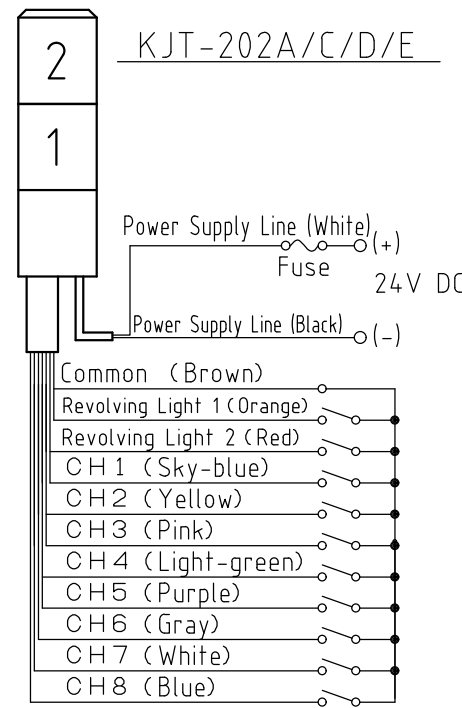

改訂 Rev.		年月日 Date	改訂履歴 Revisions
------------	--	-------------	-------------------

Bottom View

View A

KJT-102A/C/D/E

KJT-202A/C/D/E

KJT-302A/C/D/E

Fuse
250V 5A

Capacity of Contact	
Current Capacity	10mA or more
Withstand Voltage	27VDC or more
Leakage Current	0.1mA or less
On Voltage (Vsat)	1V or less

Wiring example

11	Screw	4	M6X35,MFZn-C		
10	Revolving Light & Signal Line	1	UL1007 AWG22		
9	Power Supply Wire	1	VCT 0.75mm ² x2C		
8	Spare Bulb	1	12V5W G18/BA15S		
7	Bulb	1~3	12V5W G18/BA15S		
6	Case	1	ABS		
5	Reflector	1~3	PC / Aluminum Vacuum Evaporation		
4	Lens	1~3	Acrylic Resin	Red, Yellow, Green, Blue	
3	Rubber Washer	1	NBR		
2	Cover Screw	1	M5X12,MBNi		
1	Head Cover	1	ABS	Light Gray	
番号 No.	部品名 Part Name	品目コード Part No.	数量 Qty.	材料 & 寸法 & 処理 Material & Size & Finish	記事 Remarks