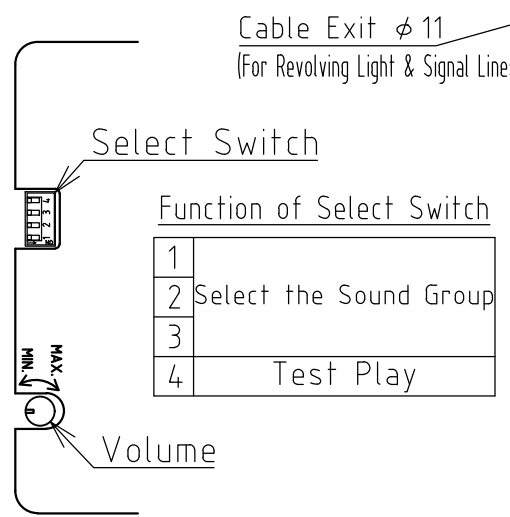

指定 公差 General Tolerance	角度公差 Angular tolerance	±[°]		寸法公差 Dimensional tolerance						図番 Drawing No.						
	短辺長さ Length of short side	~	~100	6	30	120	300	1000	KJT-302-W18		ページ Page					
	精度 Precision	f	0.1	中	m	粗	c	0.05	0.1	0.2	0.4	0.6	改訂 Rev.	年月日 Date	改訂履歴 Revisions	
	粗さ Surface finish	v	3	1.5	1	0.5	粗	c	0.3	0.5	1	1.2	2			

改訂 Rev.		年月日 Date	改訂履歴 Revisions

View A

Fuse
250V 5A

Capacity of Contact	
Current Capacity	10mA or more
Withstand Voltage	27VDC or more
Leakage Current	0.1mA or less
On Voltage (Vsat)	1V or less

11	Screw	4	M6X35,MFZn-C		
10	Revolving Light & Signal Line	1	UL1007 AWG22		
9	Power Supply Wire	1	VCT 0.75mm²x2C		
8	Spare Bulb	1	12V5W G18/BA15S		
7	Bulb	1~3	12V5W G18/BA15S		
6	Case	1	ABS		
5	Reflector	1~3	PC / Aluminum Vacuum Evaporation		
4	Lens	1~3	Acrylic Resin	Red, Yellow, Green, Blue	
3	Rubber Washer	1	NBR		
2	Cover Screw	1	M5X12,MBNi		
1	Head Cover	1	ABS	Light Gray	
番号 No.	部品名 Part Name	品目コード Part No.	数量 Qty.	材料 & 寸法 & 処理 Material & Size & Finish	記事 Remarks

機種 Model	KJT-302	特注No. S.P.No.	-	図名 Name	Outer Dimensions Drawing
品目コード Part No.	-	尺度 Scale	三角法 3rd Angle P.	単位 Unit	mm
		株式会社 PATLITE Corporation