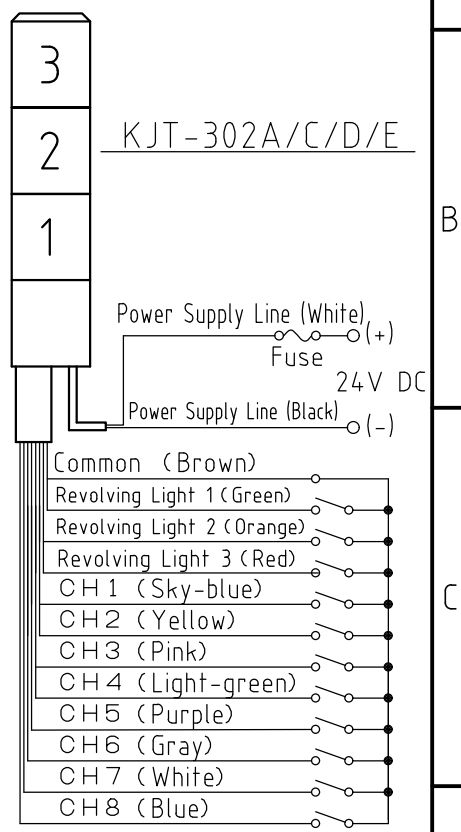

改訂 Rev.		年月日 Date	改訂履歴 Revisions
------------	--	-------------	-------------------

Bottom View

View A

KJT-102A/C/D/E

KJT-202A/C/D/E

KJT-302A/C/D/E

Fuse
250V 5A

Capacity of Contact	
Current Capacity	10mA or more
Withstand Voltage	27VDC or more
Leakage Current	0.1mA or less
On Voltage (Vsat)	1V or less

Wiring example

11	Screw	4	M6X35,MFZn-C		
10	Revolving Light & Signal Line	1	UL1007 AWG22		
9	Power Supply Wire	1	VCT 0.75mm ² x2C		
8	Spare Bulb	1	12V5W G18/BA15S		
7	Bulb	1~3	12V5W G18/BA15S		
6	Case	1	ABS		
5	Reflector	1~3	PC / Aluminum Vacuum Evaporation		
4	Lens	1~3	Acrylic Resin	Red, Yellow, Green, Blue	
3	Rubber Washer	1	NBR		
2	Cover Screw	1	M5X12,MBNi		
1	Head Cover	1	ABS	Light Gray	
番号 No.	部品名 Part Name	品目コード Part No.	数量 Qty.	材料 & 寸法 & 処理 Material & Size & Finish	記事 Remarks