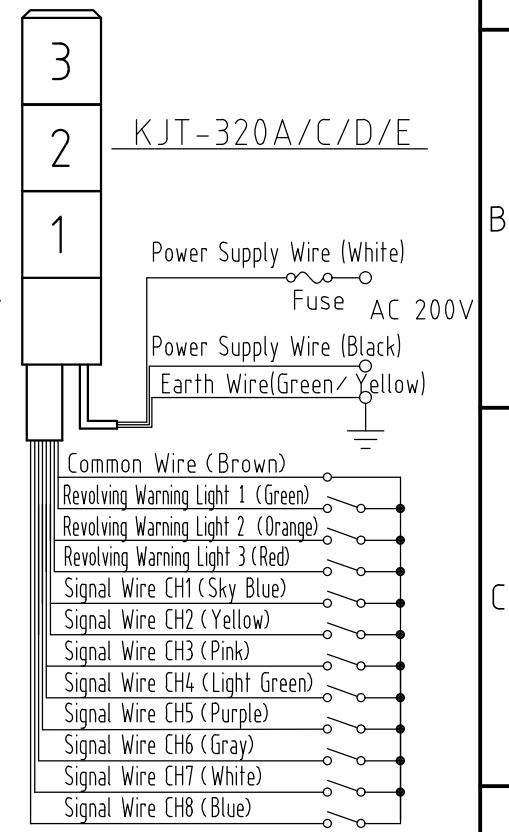

図番 Drawing No.			KJT-320-W18	
改訂 Rev.	年月日 Date	改訂履歴 Revisions		

Bottom View

View 'A'

Installation Dimension Drawing

Wiring Diagram

Fuse	250V 0.2A
------	-----------

Signal Wire Contact Capacity	
Current Capacity	10mA or more
Withstand Voltage	27VDC or more
Leakage Current	0.1mA or less
On Voltage (Vsat)	1V or less

KJT-120A/C/D/E

KJT-220A/C/D/E

KJT-320A/C/D/E

11	Mounting Screw	4	M6X35,MFZn-C		
10	Signal Wire	1	UL1007 AWG22		
9	Power Supply Wire	1	VCT 0.75mm ² x3C		
8	Spare Bulb	1	12V5W G18/BA15S		
7	Bulb	1~3	12V5W G18/BA15S		
6	Case	1	ABS		
5	Reflector	1~3	PC / Aluminum Vacuum Evaporation		
4	Globe	1~3	Acrylic Globe	Red, Yellow, Green, Blue	
3	Rubber Washer	1	NBR		
2	Cover Mounting Screw	1	M5X12,MBNi		
1	Head Cover	1	ABS	Light Gray	
番号 No.	部品名 Part Name	品目コード Part No.	数量 Qty.	材料 & 寸法 & 処理 Material & Size & Finish	記事 Remarks