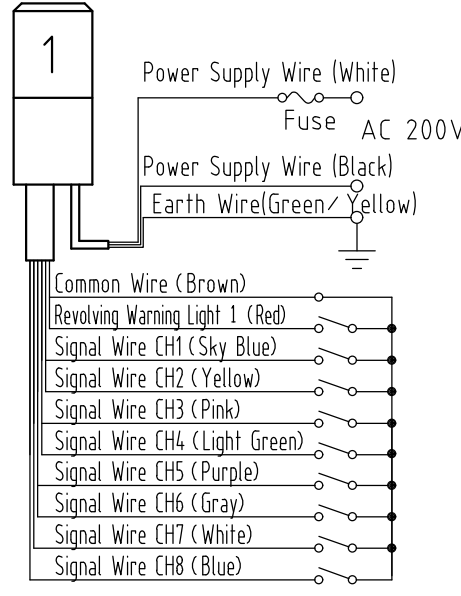

図番 Drawing No.			KJT-320-W18	
改訂 Rev.	年月日 Date	改訂履歴 Revisions		

Bottom View

View 'A'

Installation Dimension Drawing

Wiring Diagram

Fuse	250V 0.2A
------	-----------

Signal Wire Contact Capacity	
Current Capacity	10mA or more
Withstand Voltage	27VDC or more
Leakage Current	0.1mA or less
On Voltage (Vsat)	1V or less