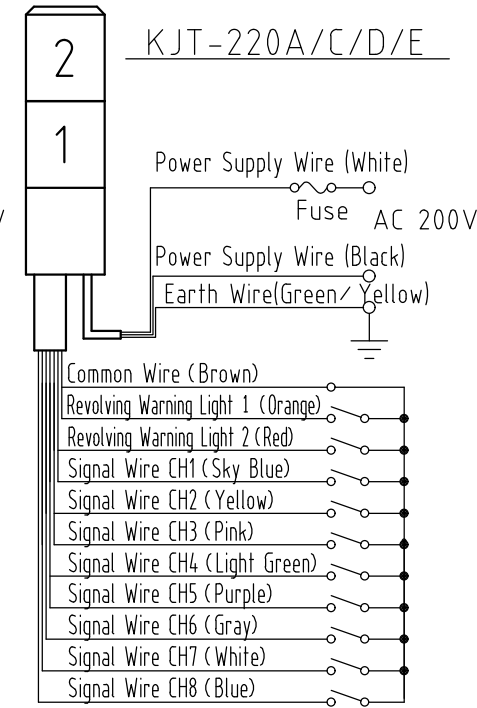

図番 Drawing No.			KJT-320-W18	
改訂 Rev.	年月日 Date	改訂履歴 Revisions		

Bottom View

View 'A'

Installation Dimension Drawing

Wiring Diagram

Fuse	250V 0.2A
------	-----------

Signal Wire Contact Capacity	
Current Capacity	10mA or more
Withstand Voltage	27VDC or more
Leakage Current	0.1mA or less
On Voltage (Vsat)	1V or less

KJT-120A/C/D/E

KJT-220A/C/D/E

KJT-320A/C/D/E

11	Mounting Screw	4	M6X35,MFZn-C		
10	Signal Wire	1	UL1007 AWG22		
9	Power Supply Wire	1	VCT 0.75mm ² x3C		
8	Spare Bulb	1	12V5W G18/BA15S		
7	Bulb	1~3	12V5W G18/BA15S		
6	Case	1	ABS		
5	Reflector	1~3	PC / Aluminum Vacuum Evaporation		
4	Globe	1~3	Acrylic Globe	Red, Yellow, Green, Blue	
3	Rubber Washer	1	NBR		
2	Cover Mounting Screw	1	M5X12,MBNi		
1	Head Cover	1	ABS	Light Gray	
番号 No.	部品名 Part Name	品目コード Part No.	数量 Qty.	材料 & 寸法 & 処理 Material & Size & Finish	記事 Remarks