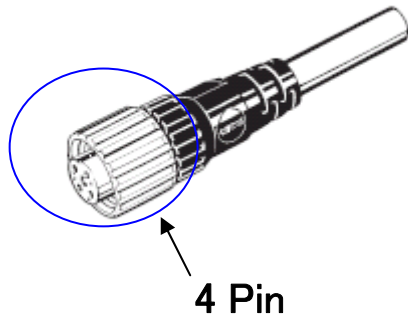

M12 Connector Cable for MP-C

Example) OMRON Cable, Phoenix Contact Cable

1. Number of Core wires : 4 wires (4 Pin)
2. Connector Type : Socket

3. Wiring

Pin Number	Wire Color	MP-C LED Color
1	Brown	Green
2	White	Red
3	Blue	Common
4	Black	Amber