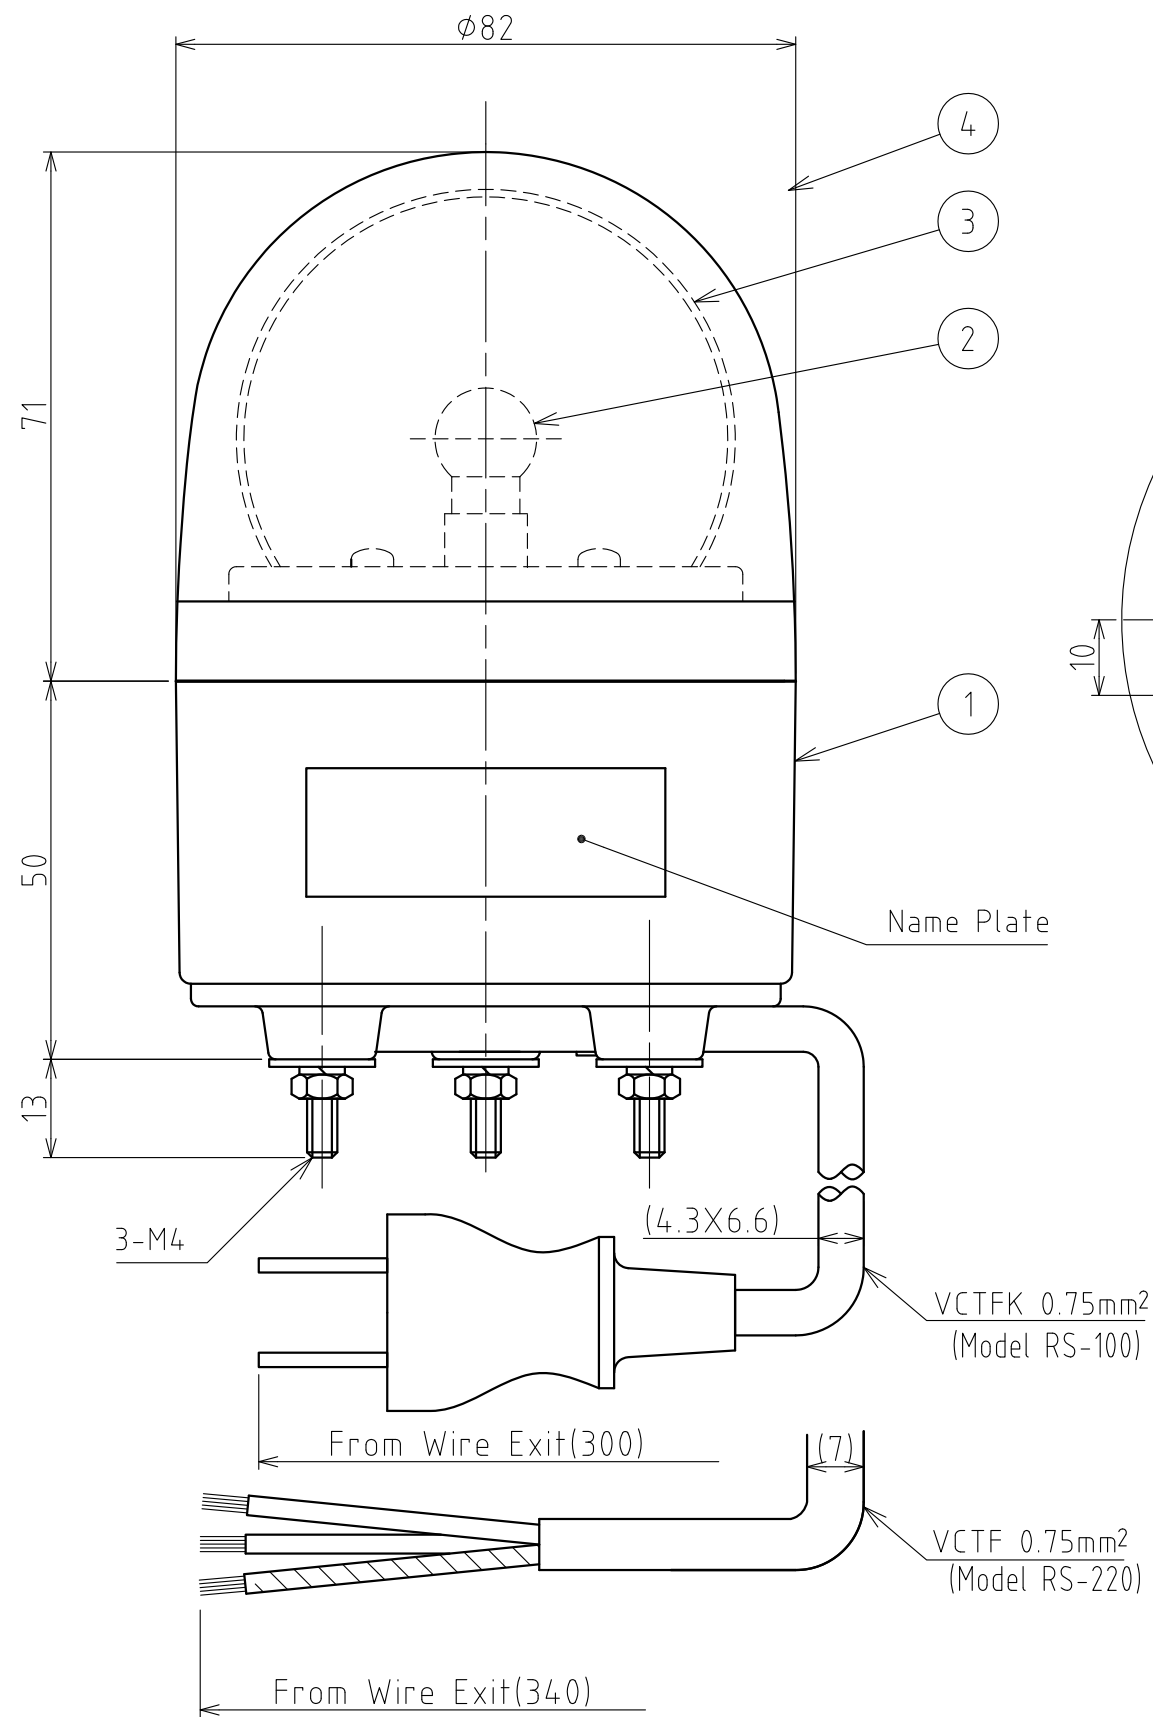

SPECIFICATIONS

[General Specifications]

Model	RU-100	RU-220
Rated Voltage	100V AC (50/60Hz)	220V AC (50/60Hz)
Operating Voltage Range	90~110V AC	200~240V AC
Rated Current Consumption	70mA	35mA
Rated Power Consumption	7.3W	
Operating Ambient	-30 °C to +60 °C	
Operating Ambient Humidity	Less than 90% (No condensation)	
Storage Ambient	-30 °C to +60 °C	
Storage Ambient Humidity	Less than 90% (No condensation)	
Mounting Location	Indoors and Outdoors	
Mounting Direction	Indoor: Upright ,Inverted and Sideways, Outdoor: Upright	
Protection Rating	IP23 (IEC 60529)	
Environmental Condition	Upright Mounting	
Vibration Resistance	45m/s ²	
Insulation Resistance	More than 1MΩ at 500VDC Between live part and non-current carrying metallic part.	
Withstand Voltage	The following applied for 1min Between live part and non-current carrying metallic part without breaking insulation.	
	1000V AC	1500V AC
Flashing Rate	120±25 Flashes Per Minute	
Bulb	12V 6W (Base type: BA9S / Bulb shape: G14)	
Luminous Intensity (No	700cd	
Mass (Tolerance ±10%)	0.6kg	
Outer Dimensions	Refer to the Outer Dimension Drawing	
Remarks	<p>Model Number Configuration</p> <p style="margin-left: 40px;">R U - □ - □</p> <ul style="list-style-type: none"> ● Luminous Color R: Red Y: Amber G: Green B: Blue ● Reted Voltage 100: 100V AC 220: 220V AC 	

No.RU-100-W18A-1_2

PATLITE Corporation

Dimensions

Bottom View

Wiring Example

Model RU-100

Model RU-220

Note

1. Hole $\phi 30$ or more is required for plug's passing through.
2. For model RU-220, connect the earth wire (green/yellow wire) to ground.

4	Globe	-	1	PC (Red, Amber, Green, Blue)	
3	Reflector	-	1	PC, Aluminum Coating	
2	Bulb	-	1	(Refer to Spec.)	
1	Body	-	1	ABS (Light Gray)	
番号 No.	部品名 Part Name	品目コード Part No.	数量 Qty.	材料 & 寸法 & 処理 Material & Size & Finish	記事 Remarks