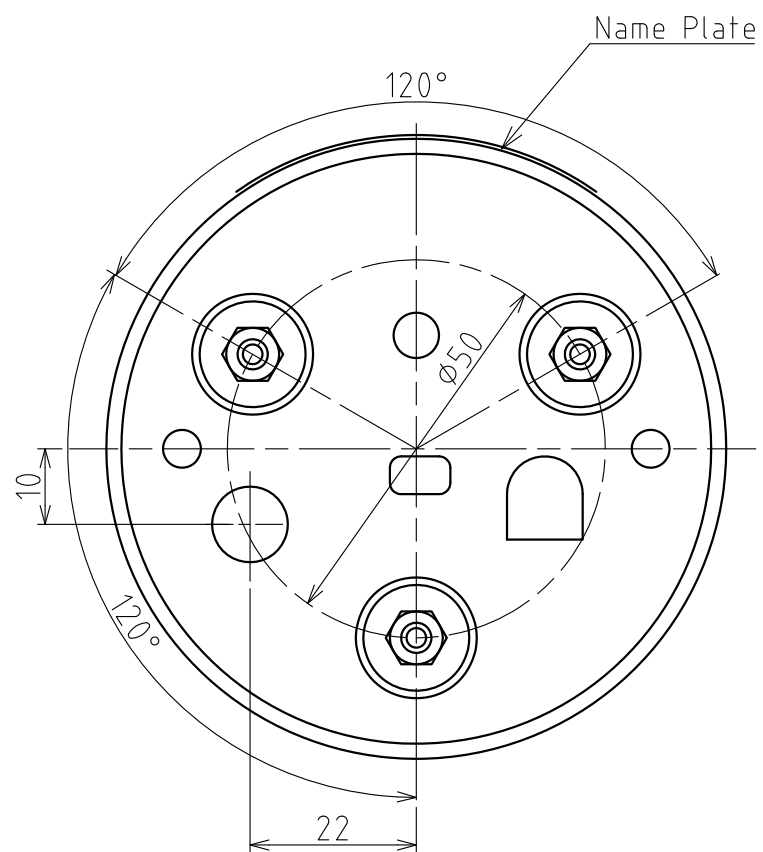

SPECIFICATIONS

[General Specifications]

Model	RU-100	RU-220
Rated Voltage	100V AC (50/60Hz)	220V AC (50/60Hz)
Operating Voltage Range	90~110V AC	200~240V AC
Rated Current Consumption	70mA	35mA
Rated Power Consumption	7.3W	
Operating Ambient	-30 °C to +60 °C	
Operating Ambient Humidity	Less than 90% (No condensation)	
Storage Ambient	-30 °C to +60 °C	
Storage Ambient Humidity	Less than 90% (No condensation)	
Mounting Location	Indoors and Outdoors	
Mounting Direction	Indoor: Upright ,Inverted and Sideways, Outdoor: Upright	
Protection Rating	IP23 (IEC 60529)	
Environmental Condition	Upright Mounting	
Vibration Resistance	45m/s ²	
Insulation Resistance	More than 1MΩ at 500VDC Between live part and non-current carrying metallic part.	
Withstand Voltage	The following applied for 1min Between live part and non-current carrying metallic part without breaking insulation.	
	1000V AC	1500V AC
Flashing Rate	120±25 Flashes Per Minute	
Bulb	12V 6W (Base type: BA9S / Bulb shape: G14)	
Luminous Intensity (No	700cd	
Mass (Tolerance ±10%)	0.6kg	
Outer Dimensions	Refer to the Outer Dimension Drawing	
Remarks	<p>Model Number Configuration</p> <p style="margin-left: 40px;">R U - □ - □</p> <ul style="list-style-type: none"> ● Luminous Color R: Red Y: Amber G: Green B: Blue ● Reted Voltage 100: 100V AC 220: 220V AC 	

No.RU-100-W18A-1_2

PATLITE Corporation

Dimensions

Bottom View

Wiring Example

Model RU-100

Model RU-220

Note

1. Hole $\phi 30$ or more is required for plug's passing through.
2. For model RU-220, connect the earth wire (green/yellow wire) to ground.

4	Globe	-	1	PC (Red, Amber, Green, Blue)	
3	Reflector	-	1	PC, Aluminum Coating	
2	Bulb	-	1	(Refer to Spec.)	
1	Body	-	1	ABS (Light Gray)	
番号 No.	部品名 Part Name	品目コード Part No.	数量 Qty.	材料 & 寸法 & 処理 Material & Size & Finish	記事 Remarks