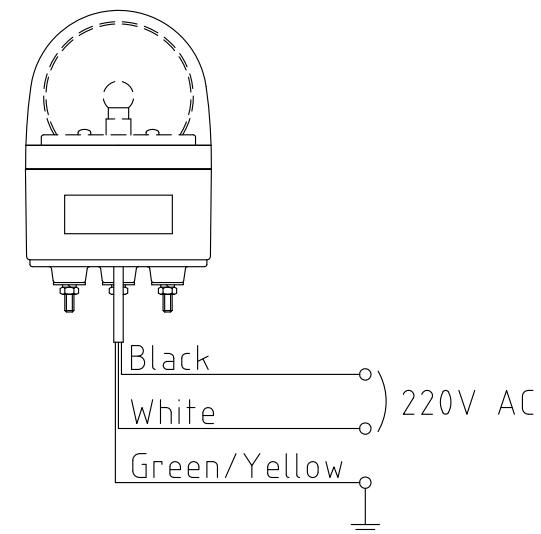

SPECIFICATIONS

[General Specifications]

Model	RU-100	RU-220
Rated Voltage	100V AC (50/60Hz)	220V AC (50/60Hz)
Operating Voltage Range	90~110V AC	200~240V AC
Rated Current Consumption	70mA	35mA
Rated Power Consumption	7.3W	
Operating Ambient	-30 °C to +60 °C	
Operating Ambient Humidity	Less than 90% (No condensation)	
Storage Ambient	-30 °C to +60 °C	
Storage Ambient Humidity	Less than 90% (No condensation)	
Mounting Location	Indoors and Outdoors	
Mounting Direction	Indoor: Upright ,Inverted and Sideways, Outdoor: Upright	
Protection Rating	IP23 (IEC 60529)	
Environmental Condition	Upright Mounting	
Vibration Resistance	45m/s ²	
Insulation Resistance	More than 1MΩ at 500VDC Between live part and non-current carrying metallic part.	
Withstand Voltage	The following applied for 1min Between live part and non-current carrying metallic part without breaking insulation.	
	1000V AC	1500V AC
Flashing Rate	120±25 Flashes Per Minute	
Bulb	12V 6W (Base type: BA9S / Bulb shape: G14)	
Luminous Intensity (No	700cd	
Mass (Tolerance ±10%)	0.6kg	
Outer Dimensions	Refer to the Outer Dimension Drawing	
Remarks	<p>Model Number Configuration</p> <p style="margin-left: 40px;">R U - □ - □</p> <ul style="list-style-type: none"> ● Luminous Color R: Red Y: Amber G: Green B: Blue ● Reted Voltage 100: 100V AC 220: 220V AC 	

No.RU-100-W18A-1_2

PATLITE Corporation

Dimensions

Bottom View

Wiring Example

Model RU-100

Model RU-220

Note

1. Hole $\phi 30$ or more is required for plug's passing through.
2. For model RU-220, connect the earth wire (green/yellow wire) to ground.

4	Globe	-	1	PC (Red, Amber, Green, Blue)	
3	Reflector	-	1	PC, Aluminum Coating	
2	Bulb	-	1	(Refer to Spec.)	
1	Body	-	1	ABS (Light Gray)	
番号 No.	部品名 Part Name	品目コード Part No.	数量 Qty.	材料 & 寸法 & 処理 Material & Size & Finish	記事 Remarks