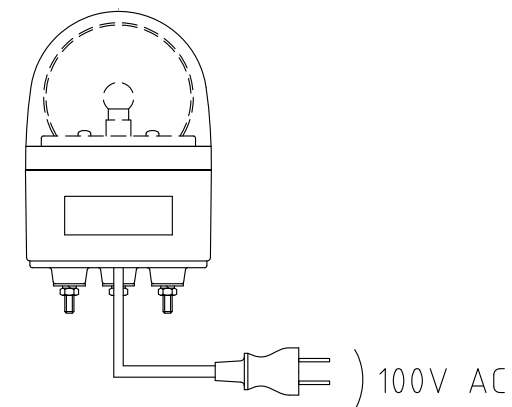

SPECIFICATIONS

[General Specifications]

Model	RU-100	RU-220
Rated Voltage	100V AC (50/60Hz)	220V AC (50/60Hz)
Operating Voltage Range	90~110V AC	200~240V AC
Rated Current Consumption	70mA	35mA
Rated Power Consumption	7.3W	
Operating Ambient	-30 °C to +60 °C	
Operating Ambient Humidity	Less than 90% (No condensation)	
Storage Ambient	-30 °C to +60 °C	
Storage Ambient Humidity	Less than 90% (No condensation)	
Mounting Location	Indoors and Outdoors	
Mounting Direction	Indoor: Upright ,Inverted and Sideways, Outdoor: Upright	
Protection Rating	IP23 (IEC 60529)	
Environmental Condition	Upright Mounting	
Vibration Resistance	45m/s ²	
Insulation Resistance	More than 1MΩ at 500VDC Between live part and non-current carrying metallic part.	
Withstand Voltage	The following applied for 1min Between live part and non-current carrying metallic part without breaking insulation.	
	1000V AC	1500V AC
Flashing Rate	120±25 Flashes Per Minute	
Bulb	12V 6W (Base type: BA9S / Bulb shape: G14)	
Luminous Intensity (No	700cd	
Mass (Tolerance ±10%)	0.6kg	
Outer Dimensions	Refer to the Outer Dimension Drawing	
Remarks	<p>Model Number Configuration</p> <p style="margin-left: 40px;">R U - □ - □</p> <ul style="list-style-type: none"> ● Luminous Color R: Red Y: Amber G: Green B: Blue ● Reted Voltage 100: 100V AC 220: 220V AC 	

No.RU-100-W18A-1_2

PATLITE Corporation

Dimensions

Bottom View

Wiring Example

Model RU-100

Model RU-220

Note

1. Hole $\phi 30$ or more is required for plug's passing through.
2. For model RU-220, connect the earth wire (green/yellow wire) to ground.

4	Globe	-	1	PC (Red, Amber, Green, Blue)	
3	Reflector	-	1	PC, Aluminum Coating	
2	Bulb	-	1	(Refer to Spec.)	
1	Body	-	1	ABS (Light Gray)	
番号 No.	部品名 Part Name	品目コード Part No.	数量 Qty.	材料 & 寸法 & 処理 Material & Size & Finish	記事 Remarks